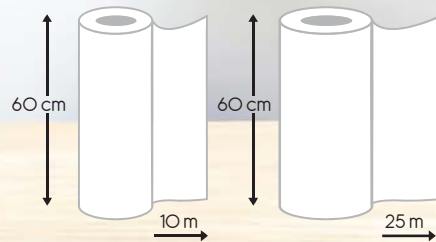

Azul celeste / Light Blue

Rollo 10 m: 10707017
Rollo 25 m: 10707007

Presentación en rollo

Roll presentation

Paquete Individual: en rollo
Inner pack: Paper rolls
Rollos Papel: .60 x 10 m (6 m²)
Paper rolls: 23.62 in x 32.80 ft (64.55 sq ft)
Rollos Papel: .60 x 25 m (15 m²)
Paper rolls: 23.62 in x 82.02 ft (161.44 sq ft)