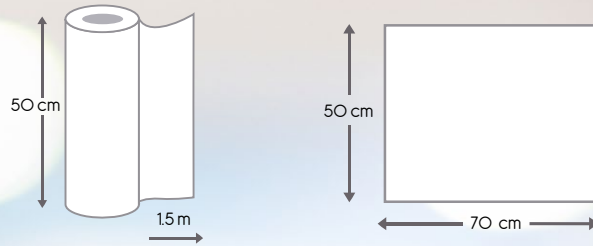

Papel lustre

Glossy paper

- **Colores brillantes y uniformes.**
- **Amplia variedad de colores.**
- **Ideal para forrado de cuadernos y elaboración de manualidades.**

Presentación en pliego y rollo

Sheet and roll presentation

COLORES DISPONIBLES: Available colors

Blanco/White

Hoja: 10909921
Rollo: 10909901

Azul rey/Royal Blue

Hoja: 10909932
Rollo: 10909912

Naranja/Orange

Hoja: 10909929
Rollo: 10909909

Verde Nilo/Nile Green

Hoja: 10909927
Rollo: 10909907

Verde limón/Lime Green

Hoja: 10909945
Rollo: 10909977

Aqua

Hoja: 10909937
Rollo: 10909917

Rosa mexicano/Pink

Hoja: 10909924
Rollo: 10909904

Azul marino/Navy Blue

Hoja: 10909939
Rollo: 10909919

Rojo/Red

Hoja: 10909934
Rollo: 10909914

Rosa pastel/Light Pink

Hoja: 10909923
Rollo: 10909903

Amarillo/Yellow

Hoja: 10909930
Rollo: 10909910

Gris/Gray

Hoja: 10909936
Rollo: 10909916

Lila/Lilac

Hoja: 10909925
Rollo: 10909905

Negro/Black

Hoja: 10909935
Rollo: 10909915

Verde bandera/Green

Hoja: 10909933
Rollo: 10909913

Amarillo oro/Yellow Gold

Hoja: 10909931
Rollo: 10909911

Morado/Purple

Hoja: 10909926
Rollo: 10909906

Azul pastel/Light Blue

Hoja: 10909922
Rollo: 10909902

Azul Celeste/Blue

Hoja: 10909938

Café claro/Light Brown

Rollo: 10909920

Café/Brown

Hoja: 10909928
Rollo: 10909908

Dorado/Golden

Hoja: 10909944

Plata/Silver

Hoja: 10909943